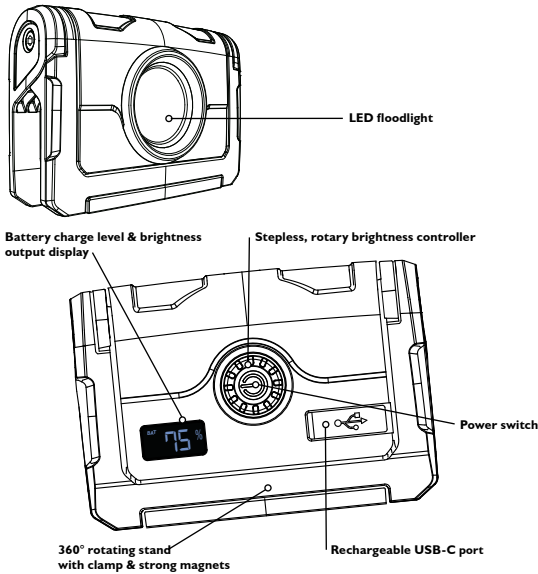

TOUGH 1500 LUMEN WORKLIGHT

JCB-WL-TUFFCLAMP

- Output: 1500 lumens
- Rechargeable USB-C
- Runtime: Up to 20hrs on full charge
- Stepless rotary dimming 100 - 10%
- 1500 lumens
- Battery status indicator
- Dust / waterproof IP65
- Robust 1.5m drop test
- 360° rotating stand with clamp & strong magnets

Contents

- 1 x JCB-WL-TuffClamp
- 1 x USB-C charging cable

3 YEAR
REPLACEMENT
WARRANTY

NO SMALL PRINT, NO CATCHES

1500
LUMENS

IP65
WATER/DUSTPROOF

20H
RUNTIME (MAX)

DROPTEST 1.5M
IK09 RATED