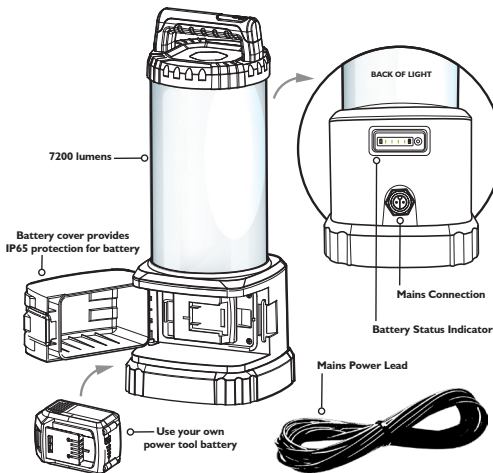

## JCB-SL-KONNECT 360

360° 7200 Lumen Area Light

Multiple Power Options

- Your 18V DC Battery

- 220-240V, 50/60Hz

Runtime 18V 5 Ah battery up to 6 hrs

3 Light Brightness Settings

- 25% 50% 100%

### Contents

1 x JCB-SL-KONNECT 360

5 x connectors for JCB, Bosch,

Makita, DeWalt / Milwaukee, Metabo / CAS

1 x 5 metre mains cable

**3 YEAR  
REPLACEMENT  
WARRANTY**

NO SMALL PRINT, NO CATCHES

7200 LUMENS