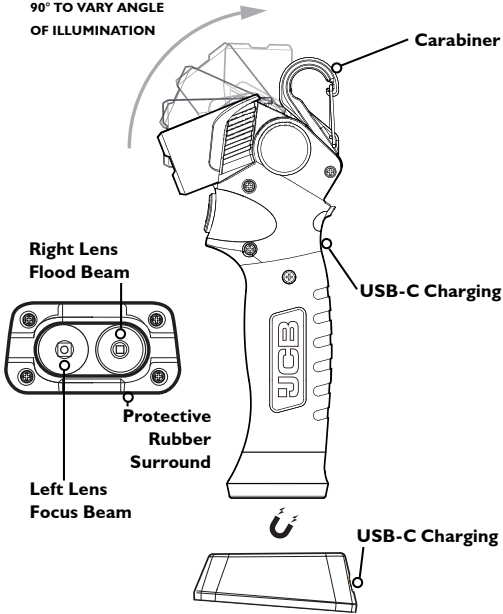

1000 LUMEN MULTI TORCH

TORCH HEAD ROTATES
90° TO VARY ANGLE
OF ILLUMINATION

JCB-WL-INSPECTOR

- Focus light 550-1000-25 lumens
- Flood light 90 - 480 lumens
- Magnetic base
- 120° swivel light head
- Workshop wireless charging base
- Battery 3.7V 4500mAh Li-ion
- Charging USB-C either through charging base or direct to the torch
- Runtime 6.5 - 29hrs
- Colour temp 6500
- IP65 water/dustproof
- Ergonomic design handle

- Contents
- JCB-WL-Inspector Plus
- Charging Base
- USB-C Cables

3 YEAR REPLACEMENT WARRANTY
NO SMALL PRINT, NO CATCHES

1000 LUMENS

IP65 WATER/DUSTPROOF

6.5 - 29 HR RUNTIME (MAX)

DROPTEST IM IK08 RATED

T. 0800 292 2188
E. sales@jcbworklights.com