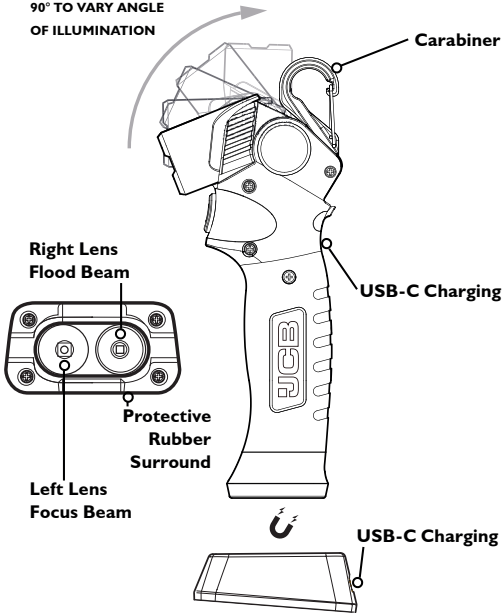

1000 LUMEN MULTI TORCH

TORCH HEAD ROTATES
90° TO VARY ANGLE
OF ILLUMINATION

JCB-WL-INSPECTOR

- Focus light 550-1000-25 lumens
- Flood light 90 - 480 lumens
- Magnetic base
- 120° swivel light head
- Workshop wireless charging base
- Battery 3.7V 4500mAh Li-ion
- Charging USB-C either through charging base or direct to the torch
- Runtime 6.5 - 29hrs
- Colour temp 6500
- IP65 water/dustproof
- Ergonomic design handle

- Contents
- JCB-WL-Inspector Plus
 - Charging Base
 - USB-C Cables

3 YEAR REPLACEMENT WARRANTY
NO SMALL PRINT, NO CATCHES

1000 LUMENS

IP65 WATER/DUSTPROOF

6.5 - 29 HR RUNTIME (MAX)

DROPTEST IM IK08 RATED

T. 0800 292 2188
E. sales@jcbworklights.com