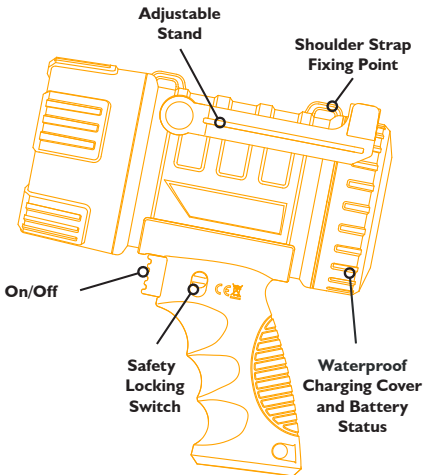

WATERPROOF WORKLIGHT & FLASHLIGHT

JCB-WL-STORM

- 4 modes: 1400 Lumen full search power | 750 Lumen low search power | 400 Lumen wide flood light | Rapid flash
- Trigger switch with lock function
- Beam Distance: 700 metres full power
- Lithium rechargeable battery, USB-C charging
- Runtime: Full 4 ¼ hrs | Low 8hrs | Worklight 20hrs
- Battery: 4 status LED level indicator
- Built in stand for hands free operation
- Waterproof: IP67 | Floats | Dustproof
- Lightweight: 570g | Rugged | Drop test 1M

Contents

- JCB-WL-STORM | USB-C Charge cable
- Shoulder Strap | 3 Year Warranty

Waterproof: IP67

FRONT

REAR

- Waterproof cover
- Cable storage
- Power out
- LED battery level

3 YEAR REPLACEMENT WARRANTY

NO SMALL PRINT, NO CATCHES